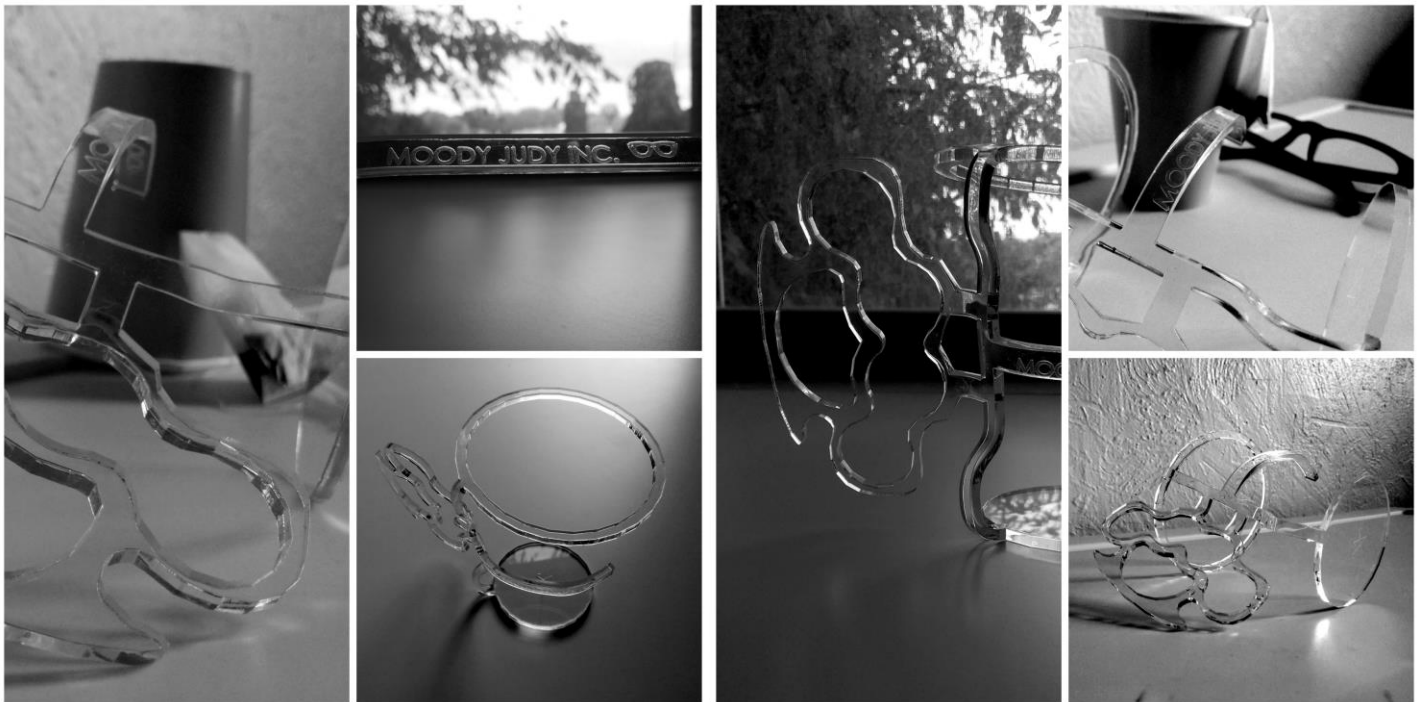

MOODY JUDY INC.

Presents

THE KNUCKLES

Born of Indian craftsmanship, this cup gripper is what you need to protect your hands while echoing the **Moody Judy Inc.®** vibe. Despite its minimalist design, this holder doesn't even need a coaster.

Made from a single piece of laser cut acrylic, **The Knuckles™** are designed to provide you with the feeling of power behind the punch of caffeine from our home-brewed beverages.

Just place your cup in **The Knuckles™** and you're good to go!

Product Features

- ❖ Unique, single-piece acrylic frame that eliminates direct contact with steaming cup.
 - ❖ Built-in coaster that prevents table rings.
- ❖ One size fits all, brass knuckle design that is easy to hold.